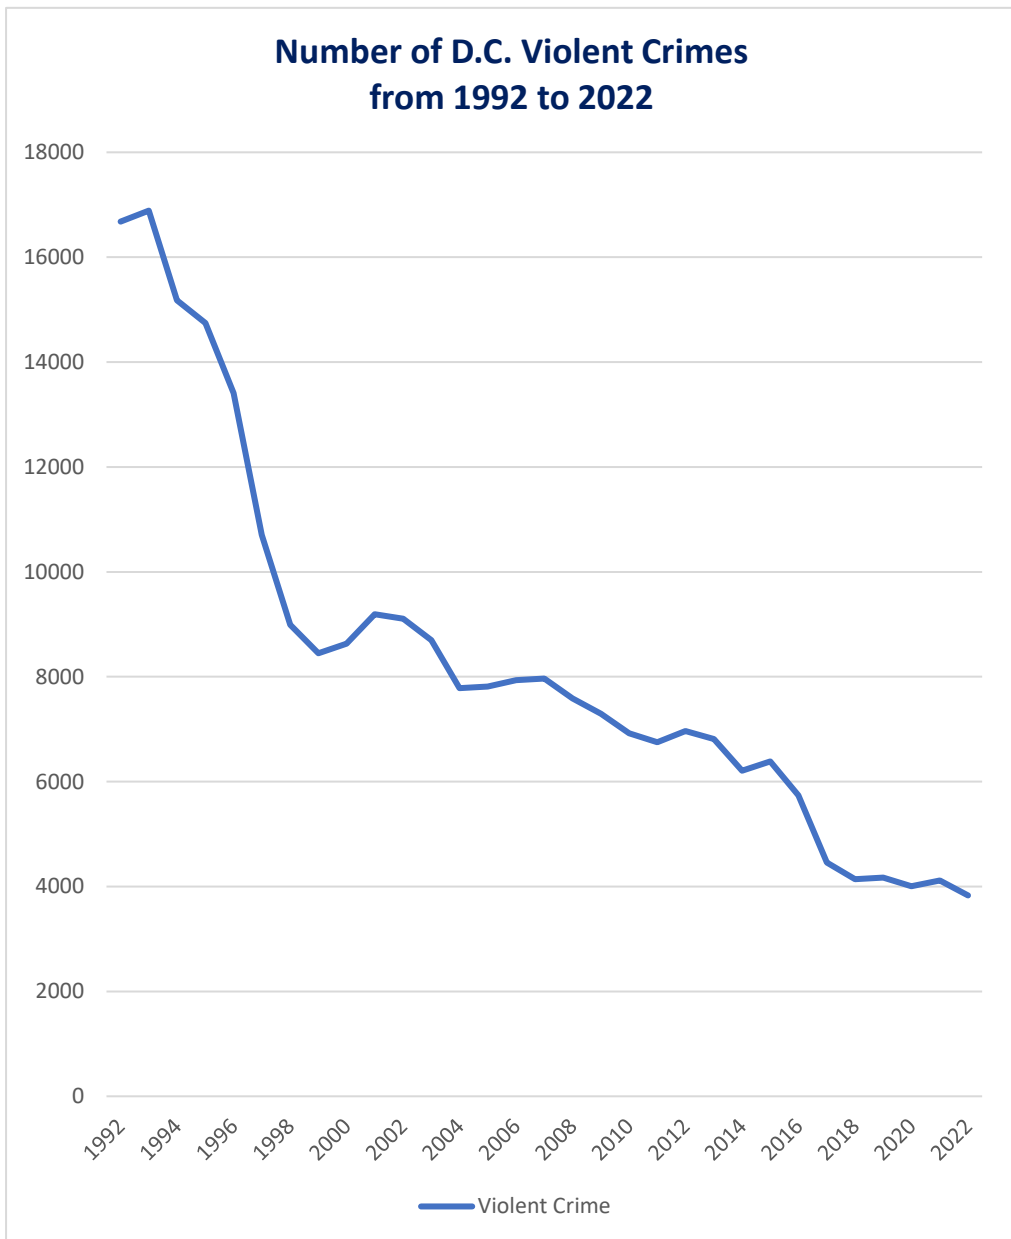

Year Violent Crime

1992	16680
1993	16888
1994	15177
1995	14744
1996	13411
1997	10706
1998	8988
1999	8448
2000	8628
2001	9193
2002	9109
2003	8695
2004	7782
2005	7812
2006	7932
2007	7965
2008	7587
2009	7297
2010	6920
2011	6751
2012	6963
2013	6814
2014	6210
2015	6387
2016	5739
2017	4454
2018	4141
2019	4170
2020	4004
2021	4118
2022	3830

Source: Metropolitan Police Department Annual Reports

NOTE: On this sheet, the number of violent crimes in 2022 is projected.

We will probably have final 2022 numbers in a few days.